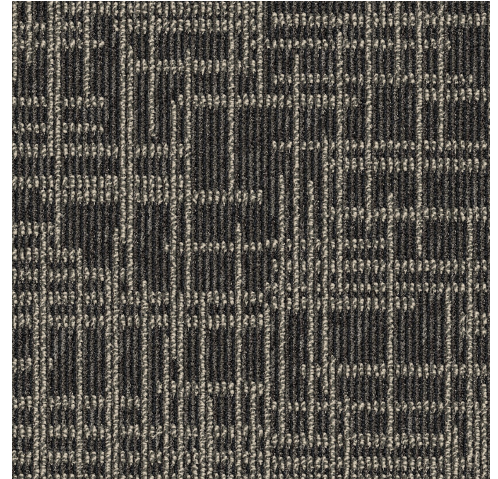

Stoney Pine (MA-2)