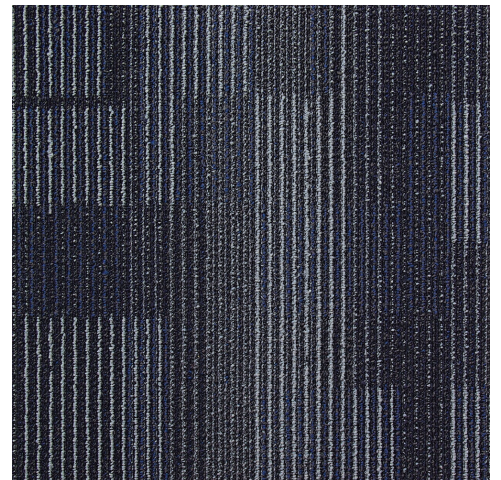

Specifications	
Face Weight	18 oz/sy
Fiber Content	Polypropylene
Dye Method	Solution Dyed
Gauge	1/12
Density	5500
Dimensions	19.7" W x 19.7" L

Dimensions & Packaging	
Packaging	54 Square Feet per Carton
Package Weight	40.0 lbs per Carton
Pallet Count	32 Cartons per Pallet
Pallet Square Yards	192.0 Square Yards per Pallet
Pallet Weight	1280.0 lbs per Pallet

Warranty	
Carpet Tile Limited Warranty	Lifetime

Desert Castle (845-001)

Alloy (845-007)

Cultivated Earth (845-008)

Fired Steel (845-009)

Sienna (845-010)

Night Mission (845-013)